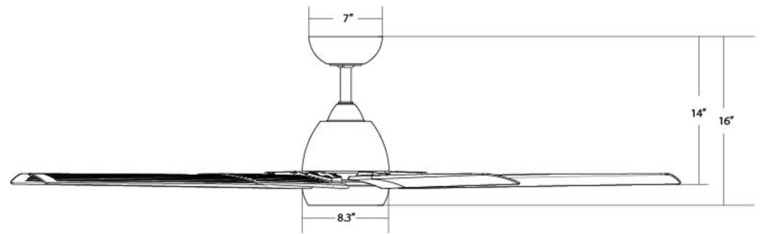

MOCHA XL

F-064

66" Ceiling Fan

WAC SMART FANS

PRODUCT DESCRIPTION

Mocha XL is an expansion on a timeless model that has something every generation can enjoy. This smart fan's aesthetic stands out with a time honored style and versatility unmatched by its high performance in large spaces. Make it smart by downloading the WAC Smart Fans app for additional functionality.

FEATURES

- 6 fan speeds through both Summer and Winter Modes
- Silent DC motor
- Luminaire cover included
- Includes remote control with wall cradle (RC20-WT)
- Wall control for 3, 4-way control sold separately
- Compatible with WAC app $9.95 per fan + applicable tax

AIRFLOW/ENERGY EFFICIENCY

Weighted-Average/High Airflow CFM:	8500/5250
Weighted-Average/High Energy Use (W):	32/25
Estimated Yearly Energy Cost ($):	$5.19
Weighted-Average/High Efficiency (CFM/W):	266/255
Max RPM:	153

ORDER NUMBER

Model	Housing	Blade
F-064	BA <i>Brushed Aluminum</i>	TT <i>Titanium Silver</i>
	MB <i>Matte Black Matte</i>	MB <i>Matte Black</i>
	MW <i>White</i>	MW <i>Matte White</i>

F-064-__

Example: **F-064-MB**

*This fan comes uni-pack - blade select options are not available

* Range results may vary based on application and surroundings.

The WAC app synchronizes seamlessly with smart home devices you already own

wacighting.com
Phone (800) 526.2588
Fax (800) 526.2585

Headquarters/Eastern Distribution Center
44 Harbor Park Drive
Port Washington, NY 11050

Central Distribution Center
1600 Distribution Ct
Lithia Springs, GA 30122

Western Distribution Center
1750 Archibald Avenue
Ontario, CA 91760

WAC retains the right to modify the design of our products at any time as part of the company's continuous improvement program. JUL 2020